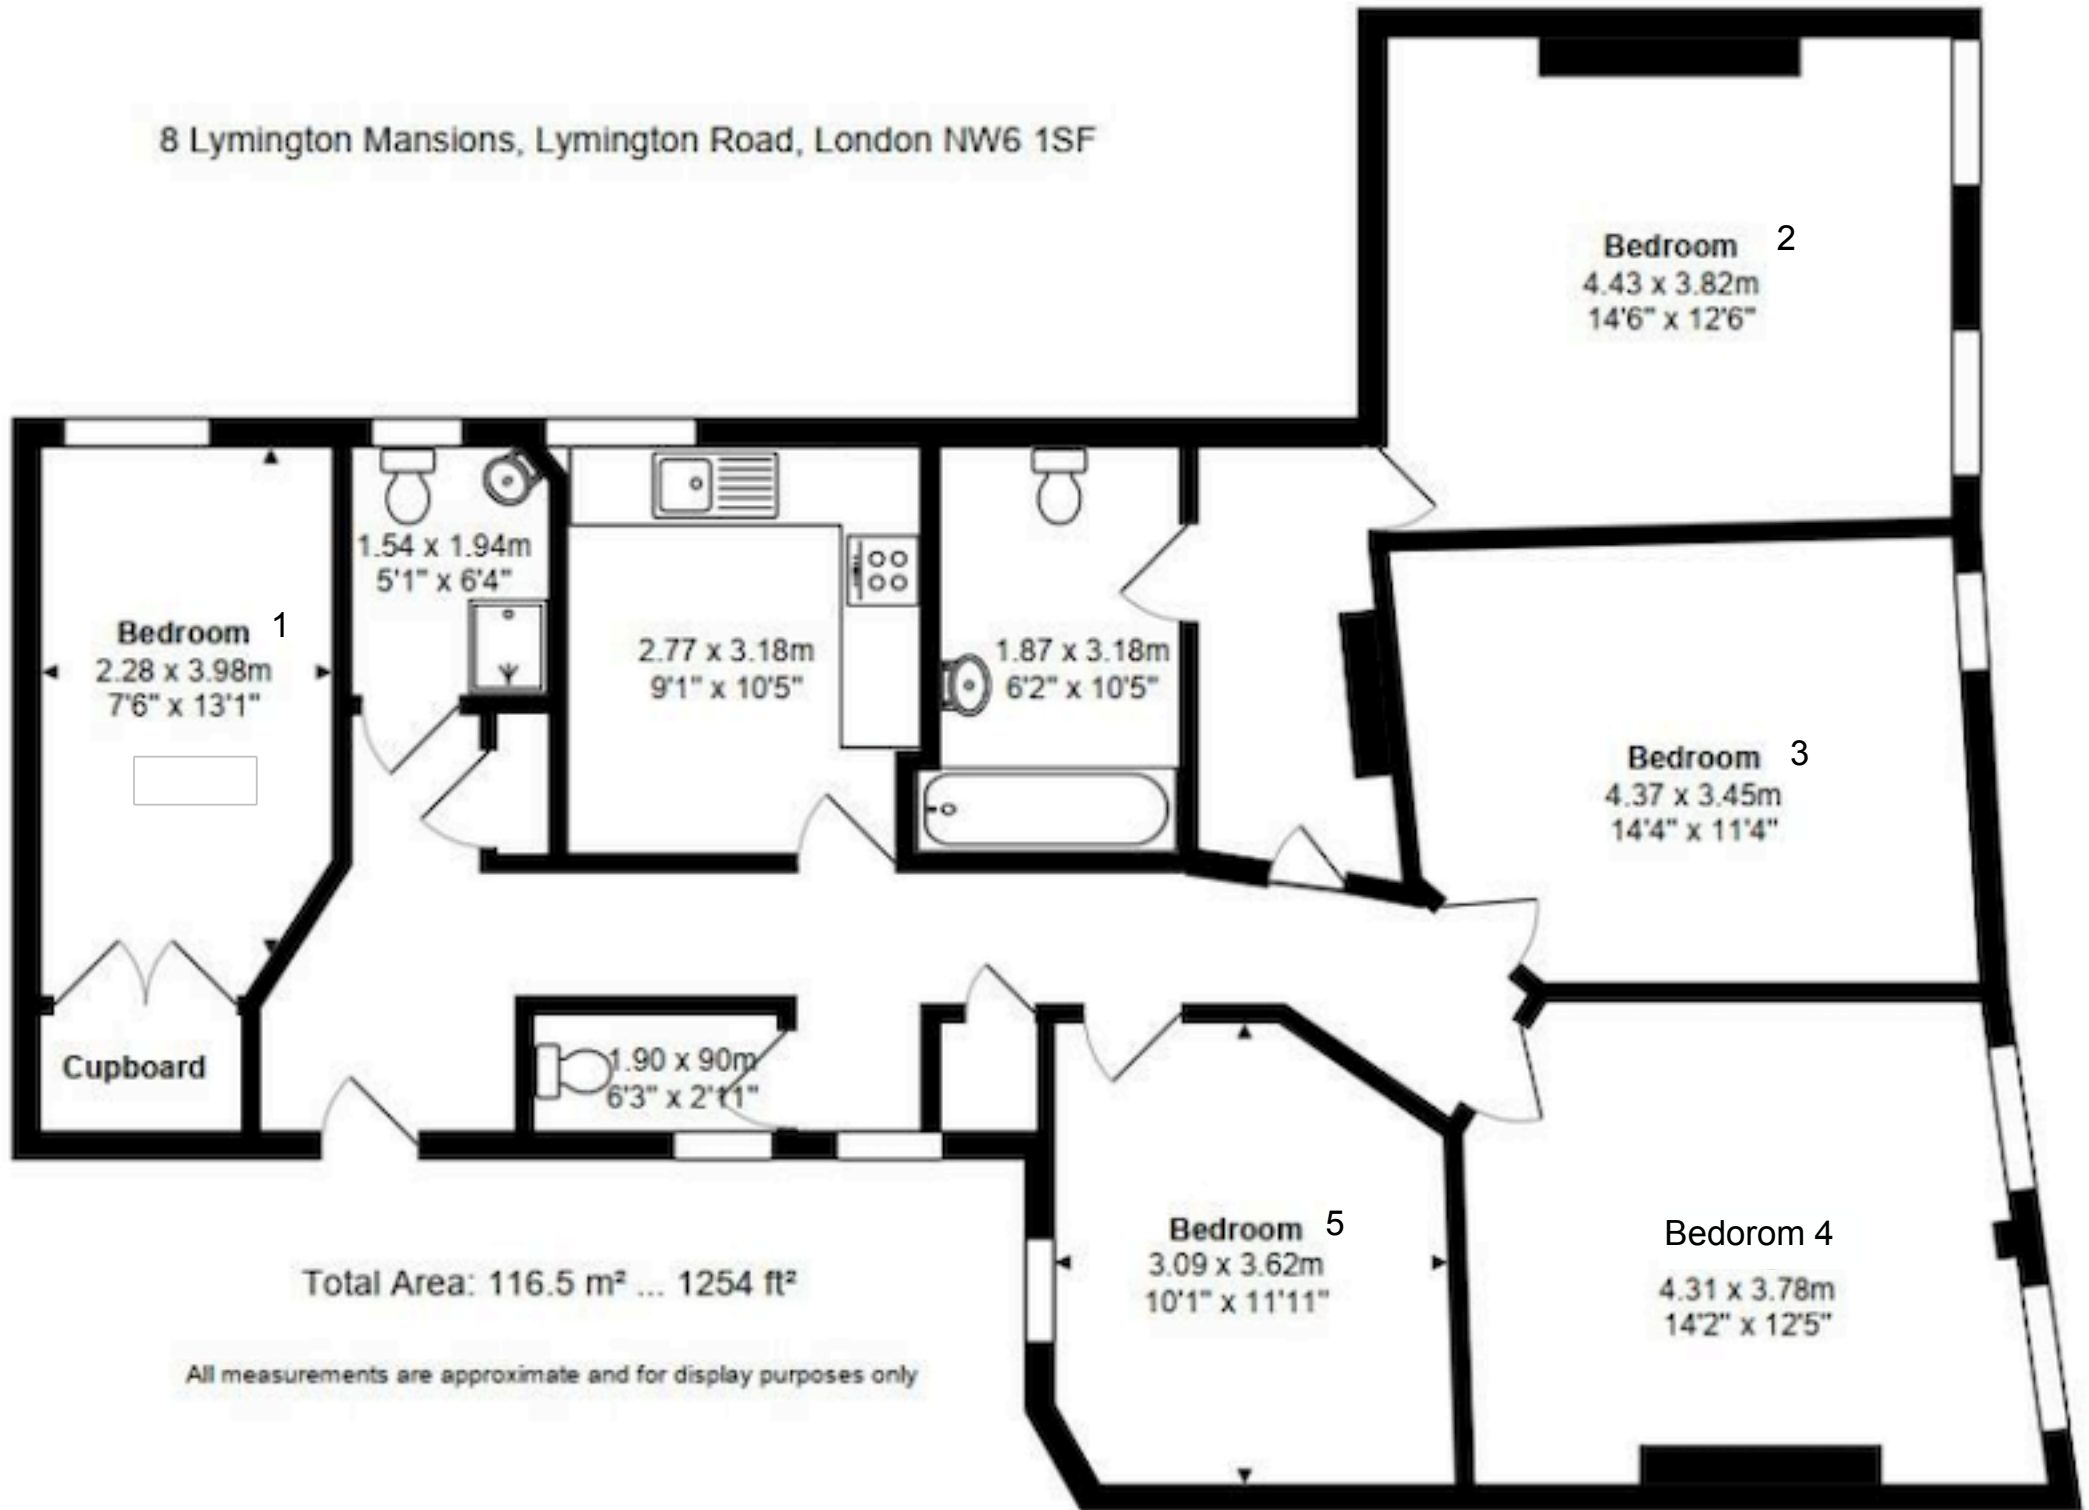

8 Lymington Mansions, Lymington Road, London NW6 1SF

Total Area: 116.5 m² ... 1254 ft²

All measurements are approximate and for display purposes only